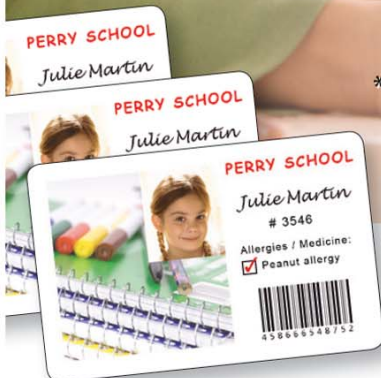

12142 NE Sky Lane, Suite 130 • Aurora, OR 97002
P: 888.843.3643 • F: 503.682.0166 • email: sales@ttsys.com